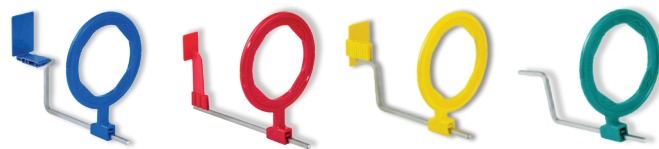

ITEM#	DESCRIPTION	QUANTITY
131115	EzAim SoftBite Disposable Adhesive Cushioned Bite Tab Holders, Red	100/box

BUY 3, GET 1 FREE!

Scan to Request FREE Samples

© 2024 Pac-Dent, Inc. All rights reserved.

The EzAim X-Ray Positioning System features disposable, self-adhesive sensor holders with peel-and-stick adhesive technology that firmly secures digital sensors to holders. The holders are color coded for easy identification and fits all types of sensors on the market. EzAim holders can be used with existing aiming rings and positioning arms. Patient-friendly design eliminates extra dimensions for setup. Can be managed with hemostats. Available with matching, autoclavable positioning arms and aiming rings.