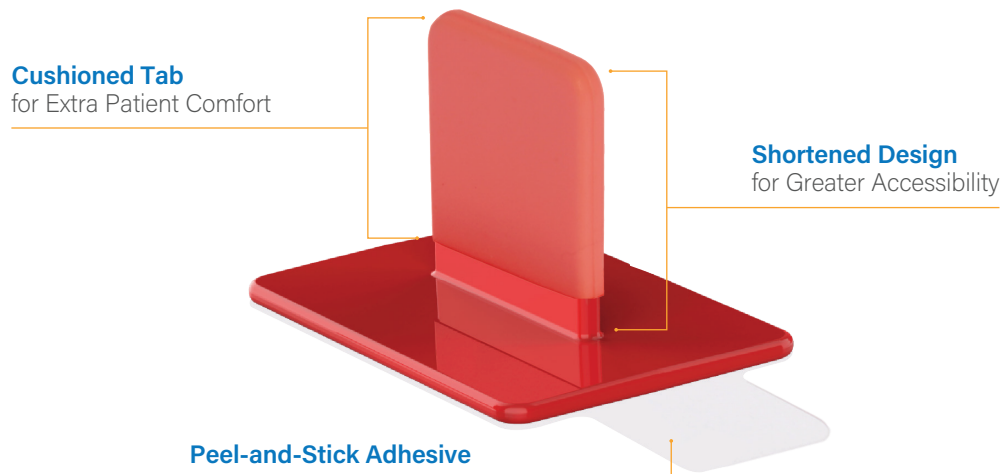

EzAim® SoftBite™

Adhesive **Cushioned** Bite Tab Holders

Comfort in Every Bite

Compare to Schick AimRight™ and Dentsply FASTab™

The EzAim SoftBite sensor holder with peel-and-stick adhesive technology firmly adheres to digital sensors while allowing for extra patient comfort with a cushioned bite tab. The cushioned bite tab allows patients to comfortably bite harder on the tab for more precise imaging while having a shortened design for greater accessibility. Single-use, disposable bite tabs with no extra parts or setup needed.

- Shortened design for greater accessibility
- Cushioned tab for extra patient comfort
- No extra parts needed for set up
- Easily adjustable to any patient anatomy
- Strong adhesive allows for reliable positioning

ITEM#	DESCRIPTION	QUANTITY
131115	EzAim SoftBite Disposable Adhesive Cushioned Bite Tab Holders, Red	100/box

BUY 3, GET 1 FREE!

Scan to Request FREE Samples

© 2024 Pac-Dent, Inc. All rights reserved.

The EzAim X-Ray Positioning System features disposable, self-adhesive sensor holders with peel-and-stick adhesive technology that firmly secures digital sensors to holders. The holders are color coded for easy identification and fits all types of sensors on the market. EzAim holders can be used with existing aiming rings and positioning arms. Patient-friendly design eliminates extra dimensions for setup. Can be managed with hemostats. Available with matching, autoclavable positioning arms and aiming rings.

Sensor Holder Tabs

Disposable

- Peel-and-stick adhesive
- Universal digital sensor compatibility

① Anterior ② Bitewing ③ Posterior ④ Endo ⑤ Bite Tab

Scan to Request FREE Samples