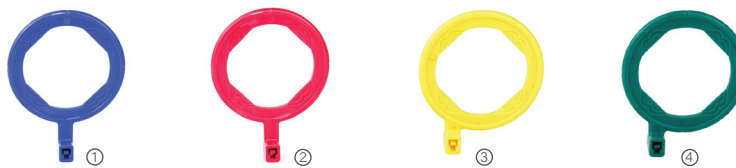

The EzAim X-Ray Positioning System features disposable, self-adhesive sensor holders with peel-and-stick adhesive technology that firmly secures digital sensors to holders. The holders are color coded for easy identification and fits all types of sensors on the market. EzAim holders can be used with existing aiming rings and positioning arms. Patient-friendly design eliminates extra dimensions for setup. Can be managed with hemostats. Available with matching, autoclavable positioning arms and aiming rings.

BUY 3, GET 1 of the Same FREE!

NEW